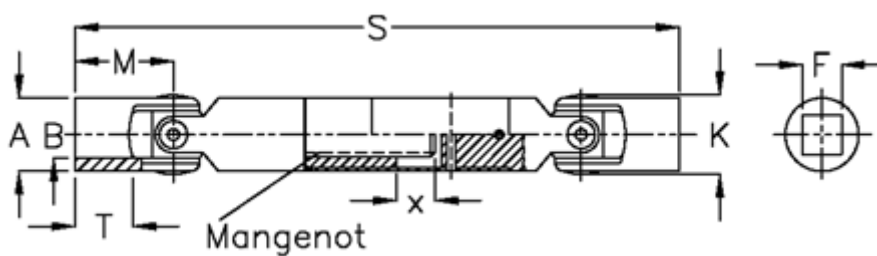

Article number: 077251043

Description: Slip shaft 0.725.104.003 hardened bushes  
S=248 X=75 Square 12H9

## Measures

A	= 25
F	= 12
Longitudinal ribs	= 6x11x14
M	= 37
MD max N m	= 30
s	= 248
T	= 22
x	= 75